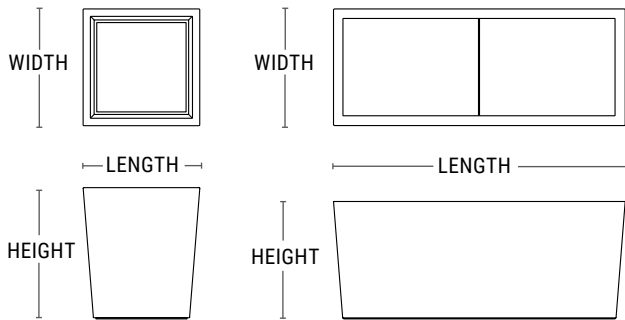

Urban Collection FRP Rectangle and Square

- Lightweight FRP fiberglass planters; durable despite low weight
- Coordinates with our self-watering container irrigation products
- Rectangular and square sizes from 18" to 72"
- Drain holes upon request

PRODUCT	SHAPE	LENGTH	WIDTH	HEIGHT	WEIGHT (LBS.)	VOLUME (CUBIC FT.)	INTERIOR TOP	INTERIOR BOTTOM	IRRIGATION
UR-1800	Square	18"	18"	24"	25	3.5	14" x 14"	14" x 14"	CWC-R1100/CWM-R1114-MS
URT-1800	Square	18"	18"	30"	30	3.8	14" x 14"	13" x 13"	CWM-R1114-MS
UR-241824	Rectangle	24"	18"	24"	17	4.75	20" x 14"	20" x 13"	CWM-R1114-MS
UR-2400	Square	24"	24"	27"	30	7.2	21" x 21"	19" x 19"	CWC-R1850/CWM-R1114-2K
URT-2400	Square	24"	24"	48"	65	11	20" x 20"	16" x 16"	CWC-R1850
UR-3000	Square	30"	30"	34"	40	14	26" x 26"	24" x 24"	CWM-R2020-MS
URT-3000	Square	30"	30"	54"	75	19	26" x 26"	21" x 21"	CWM-R2020-MS
UR-361824	Rectangle	36"	18"	24"	33	7.3	32" x 14"	32" x 13"	CWM-R1114-2K
UR-362424	Rectangle	36"	24"	24"	35	9.5	32" x 20"	32" x 20"	CWM-R1614-2K