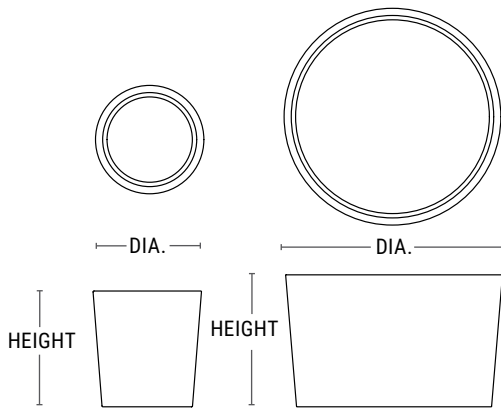

Urban Collection FRP Round

- Lightweight FRP fiberglass planters; durable despite low weight
- Coordinates with our self-watering container irrigation products
- Round planter sizes from 18" to 72"
- Drain holes upon request

PRODUCT	SHAPE	DIA.	HEIGHT	WEIGHT (LBS.)	VOLUME (CUBIC FT.)	INTERIOR TOP	INTERIOR BOTTOM	IRRIGATION
US-1800	Round	18" dia	24"	11	2.6	14" dia	13" dia	CWM-1114-MS
UST-1800	Round	18" dia	30"	22	3.5	14" dia	13.5" dia	CWI-1200-X
US-2400	Round	24" dia	27"	20	5.5	20" dia	18.5" dia	CWC-1600/CWM-1114-2K
UST-2400	Round	24" dia	48"	55	6.5	20" dia	18.5" dia	CWC-1600
US-3000	Round	30" dia	27"	32	11	26" dia	25" dia	CWC-2100/CWM-1720-2K
UST-3000	Round	30" dia	54"	75	14	26" dia	24.5" dia	CWC-2100
US-3600	Round	36" dia	30"	42	16	32" dia	29" dia	CWC-2500/CWM-1720-3K
US-4200	Round	42" dia	36"	52	25	38" dia	36" dia	CWC-3300/CWM-1720-4K
US-4800	Round	48" dia	36"	70	32	44" dia	41.5" dia	CWM-1720-5K
US-6000	Round	60" dia	36"	90	45	54" dia	52.5" dia	CWM-2920-3K
US-7200	Round	72" dia	42"	140	93	68" dia	63" dia	CWM-2920-3K