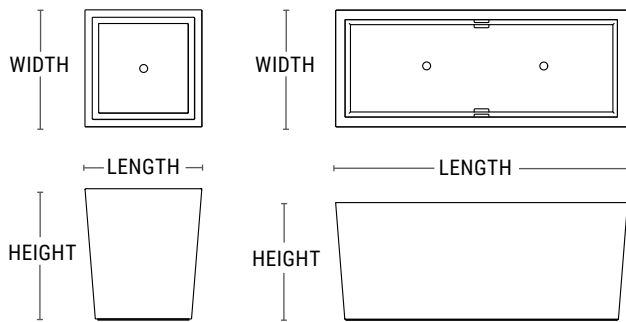

Urban Collection GFRC Rectangle and Square

- Durable Glass Fiber Reinforced Concrete planters
- Coordinates with our self-watering container irrigation products
- Rectangles and squares from 18" to 60"
- Drain holes standard, no drain holes upon request

PRODUCT	SHAPE	LENGTH	WIDTH	HEIGHT	WEIGHT (LBS.)	VOLUME (CUBIC FT.)	INTERIOR TOP	INTERIOR BOTTOM	IRRIGATION
UCRT-1800	Square	18"	18"	29"	200	3.8	14" x 14"	11.5" x 11.5"	CWM-R1114-MS
UCR-241824	Rectangle	24"	18"	24"	190	4.2	20" x 14"	18.5" x 11.5"	CWM-R1114-MS
UCR-2400	Square	24"	24"	27"	160	6.5	21" x 21"	16.5" x 16.5"	CWC-R1850/CWM-R1114-2K
UCRT-2400	Square	24"	24"	47"	300	12	20" x 20"	15" x 15"	CWC-R1850
UCR-3000	Square	30"	30"	32"	260	12	26" x 26"	22.5" x 22.5"	CWM-R2020-MS
UCRT-3000	Square	30"	30"	53"	450	18	26" x 26"	20" x 20"	CWM-R2020-MS
UCR-361824	Rectangle	36"	18"	24"	250	6.6	32" x 14"	30.5" x 11.5"	CWM-R1114-2K
UCR-3600	Square	36"	36"	34"	370	20	32" x 32"	28" x 28"	CWM-R2020-2K
UCR-481824	Rectangle	48"	18"	24"	315	9	44" x 14"	42.5" x 11.5"	CWM-R1614-2K
UCR-4800	Square	48"	48"	42"	665	44	43" x 43"	40" x 40"	CWM-R2920-2K
UCR-601824	Rectangle	60"	18"	24"	375	11	56" x 14"	54.5" x 11.5"	CWM-R2014-2K

PRODUCT	SHAPE	DIA.	HEIGHT	WEIGHT (LBS.)	VOLUME (CUBIC FT.)	INTERIOR TOP	INTERIOR BOTTOM	IRRIGATION
UCST-1800	Round	18" dia	30"	150	5	14" dia	12.5" dia	CWM-1114-MS
UCST-2400	Round	24" dia	48"	250	5	20" dia	18" dia	CWM-1114--2K
UCS-2400	Round	24" dia	27"	130	5	20" dia	17" dia	CWC-1600/CWM-1114-2K
UCS-3000	Round	30" dia	32"	190	10	26" dia	23.5" dia	CWC-2100/CWM-1720-2K
UCST-3000	Round	30" dia	54"	400	13	26" dia	22.5" dia	CWM-1114--2K
UCS-3600	Round	36" dia	34"	255	16	32" dia	27.5" dia	CWC-2500/CWM-1720-3K
UCS-4200	Round	42" dia	36"	320	24	38" dia	35.5" dia	CWC-3300/CWM-1720-4K
UCS-4800	Round	48" dia	36"	390	30	44" dia	40.5" dia	CWM-1720-5K
UCS-6000	Round	60" dia	36"	665	45	54" dia	51" dia	CWM-2920-3K