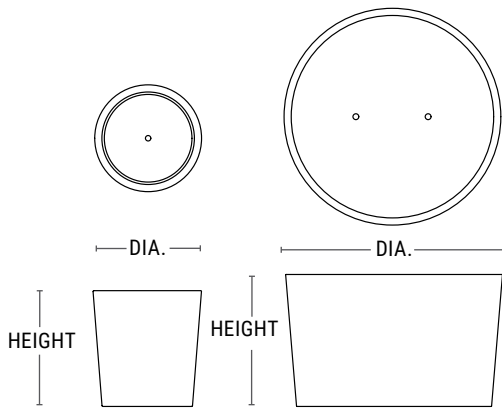

Urban Collection GFRC Round

- Lightweight GFRC concrete planters; durable despite low weight
- Coordinates with our self-watering container irrigation products
- Round planter sizes from 18" to 60"
- Drain holes standard, no drain holes upon request

PRODUCT	SHAPE	DIA.	HEIGHT	WEIGHT (LBS.)	VOLUME (CUBIC FT.)	INTERIOR TOP	INTERIOR BOTTOM	IRRIGATION
UCST-1800	Round	18" dia	30"	150	5	14" dia	12.5" dia	CWM-1114-MS
UCST-2400	Round	24" dia	48"	250	5	20" dia	18" dia	CWM-1114--2K
UCS-2400	Round	24" dia	27"	130	5	20" dia	17" dia	CWC-1600/CWM-1114-2K
UCS-3000	Round	30" dia	32"	190	10	26" dia	23.5" dia	CWC-2100/CWM-1720-2K
UCST-3000	Round	30" dia	54"	400	13	26" dia	22.5" dia	CWM-1114--2K
UCS-3600	Round	36" dia	34"	255	16	32" dia	27.5" dia	CWC-2500/CWM-1720-3K
UCS-4200	Round	42" dia	36"	320	24	38" dia	35.5" dia	CWC-3300/CWM-1720-4K
UCS-4800	Round	48" dia	36"	390	30	44" dia	40.5" dia	CWM-1720-5K
UCS-6000	Round	60" dia	36"	665	45	54" dia	51" dia	CWM-2920-3K