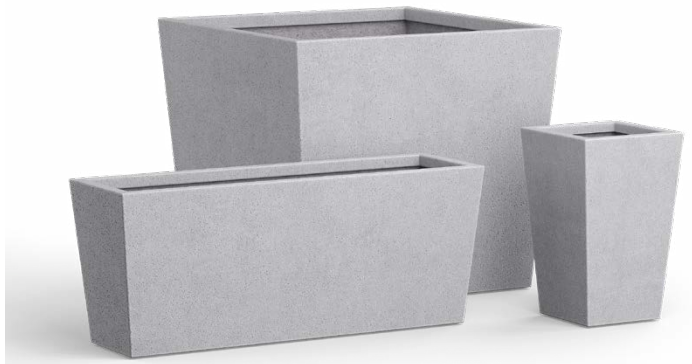

Urban Collection

Sleek, simple, and elegantly proportioned, round Urban planters enhance modern designs. Available in lightweight FRP fiberglass and GFRC concrete, they are designed to be durable despite low weight, even for heavy-traffic locations.

Urban Collection GFRC Round

- Lightweight GFRC concrete planters; durable despite low weight
- Coordinates with our self-watering container irrigation products
- Round planter sizes from 18" to 60"
- Drain holes standard, no drain holes upon request

PRODUCT	SHAPE	DIA.	HEIGHT	WEIGHT (LBS.)	VOLUME (CUBIC FT.)	INTERIOR TOP	INTERIOR BOTTOM	IRRIGATION
UCST-1800	Round	18" dia	30"	150	5	14" dia	12.5" dia	CWM-1114-MS
UCST-2400	Round	24" dia	48"	250	5	20" dia	18" dia	CWM-1114--2K
UCS-2400	Round	24" dia	27"	130	5	20" dia	17" dia	CWC-1600/CWM-1114-2K
UCS-3000	Round	30" dia	32"	190	10	26" dia	23.5" dia	CWC-2100/CWM-1720-2K
UCST-3000	Round	30" dia	54"	400	13	26" dia	22.5" dia	CWM-1114--2K
UCS-3600	Round	36" dia	34"	255	16	32" dia	27.5" dia	CWC-2500/CWM-1720-3K
UCS-4200	Round	42" dia	36"	320	24	38" dia	35.5" dia	CWC-3300/CWM-1720-4K
UCS-4800	Round	48" dia	36"	390	30	44" dia	40.5" dia	CWM-1720-5K
UCS-6000	Round	60" dia	36"	665	45	54" dia	51" dia	CWM-2920-3K

Urban Collection FRP Rectangle and Square

- Lightweight FRP fiberglass planters; durable despite low weight
- Coordinates with our self-watering container irrigation products
- Rectangular and square sizes from 18" to 72"
- Drain holes upon request